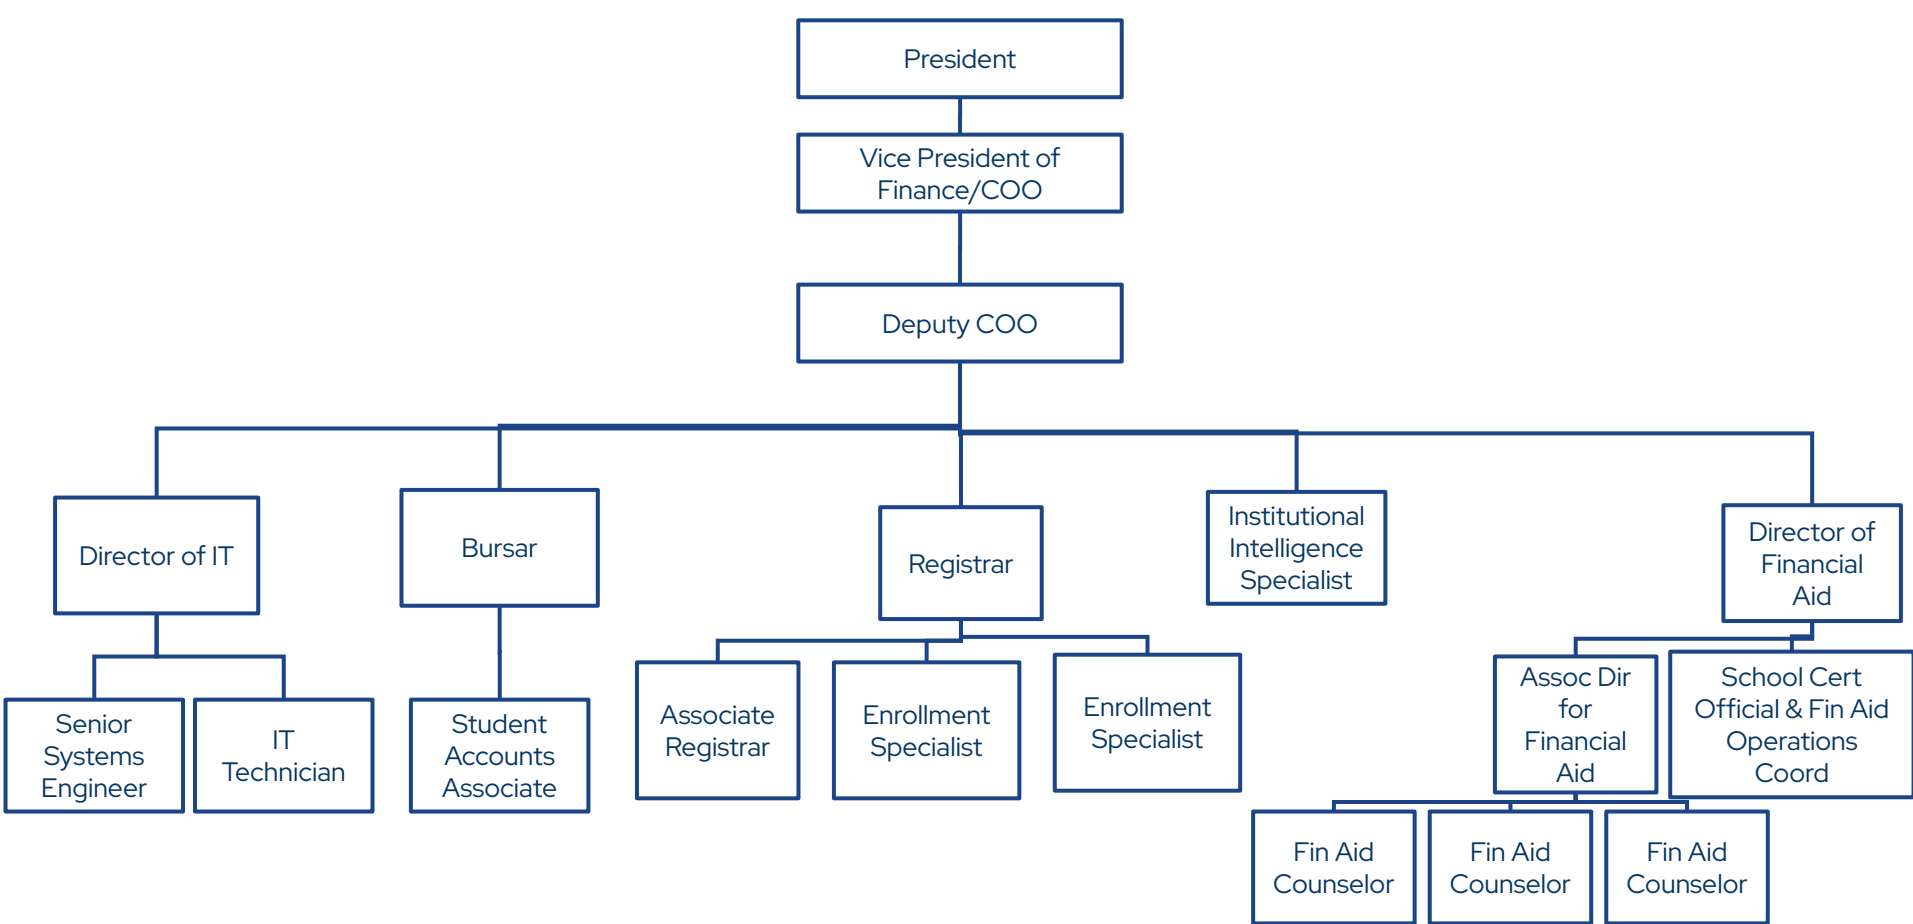

President's Organization

Vice President of Finance and Administration/Chief Operating Officer

Vice President of Finance and Administration/Chief Operating Officer (Facilities, Mailroom, and Cafe Org)

Vice President of Finance/Chief Operating Officer
(Deputy COO Org)

Dean of Academic Affairs/College

Dean of Academic Affairs/College
(Undergraduate Org)

Dean of Academic Affairs/College (Graduate Org)

Dean of Student Affairs (All Direct Reports)

President

Dean of Student Affairs

Dean of Student Affairs (Library)

Dean of Student Affairs (Arizona Serve and Career Services)

Vice President for Advancement and Alumni Relations

Chief Marketing Officer

Dean of Enrollment Management

Director of Undergraduate Admissions