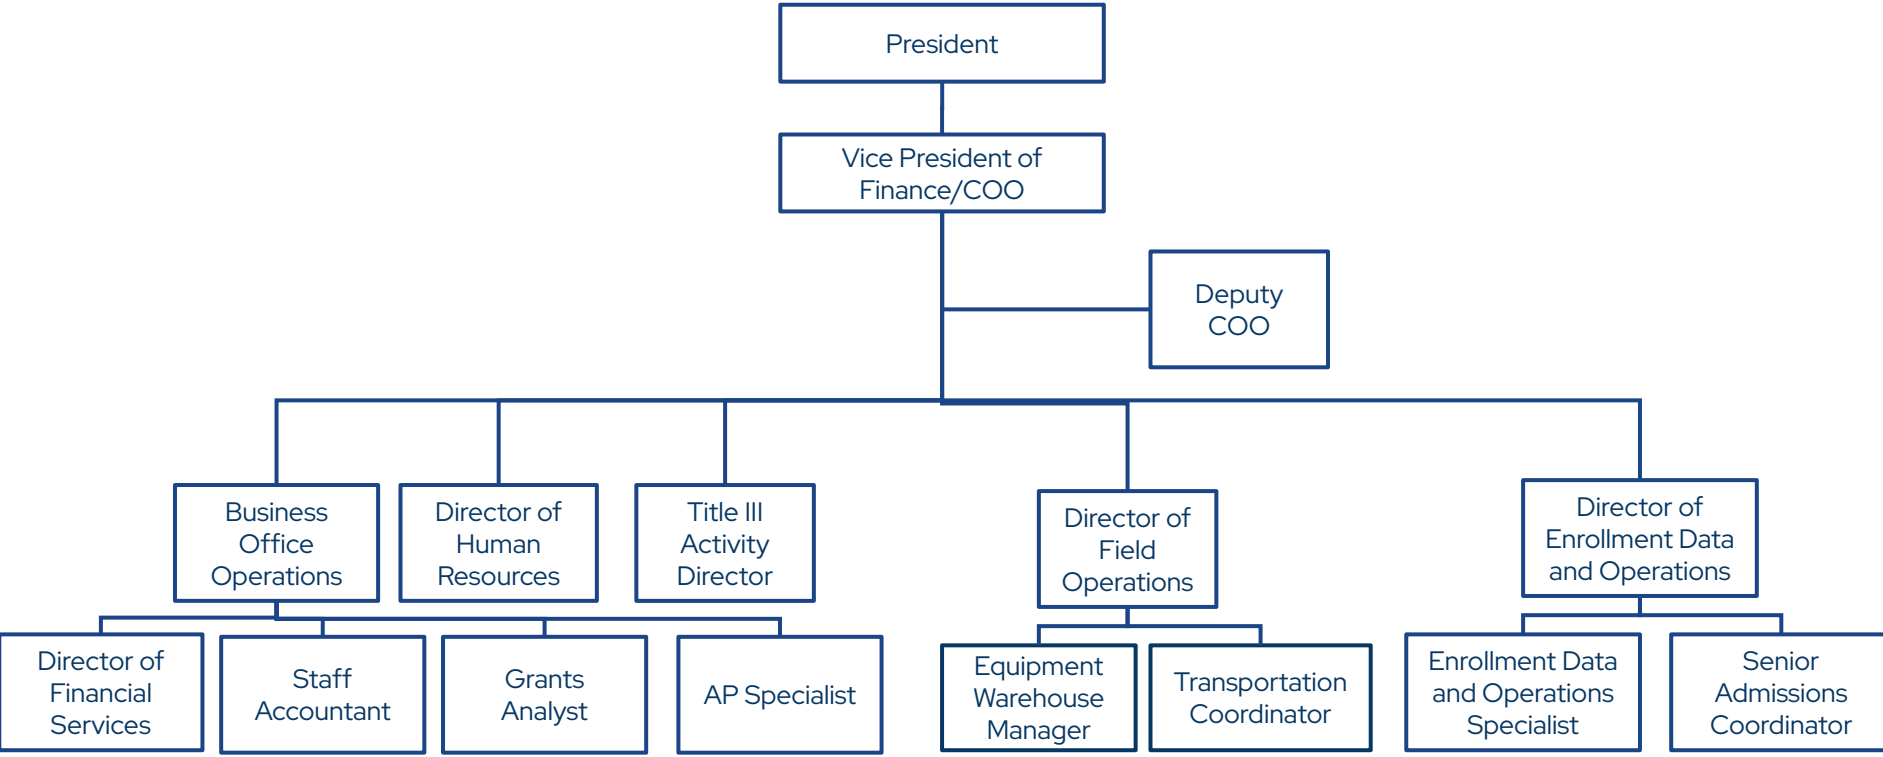

President's Organization

Vice President of Finance and Administration/Chief Operating Officer

Vice President of Finance and Administration/Chief Operating Officer (Facilities, Mailroom, and Cafe Org)

Vice President of Finance/Chief Operating Officer
(Deputy COO Org)

Dean of Academic Affairs/College

Dean of Academic Affairs/College
(Undergraduate Org)

Dean of Academic Affairs/College (Graduate Org)

Dean of Student Affairs (All Direct Reports)

President

Dean of Student Affairs

Dean of Student Affairs (Library)

Dean of Student Affairs (Arizona Serve and Career Services)

Vice President for Advancement and Alumni Relations

Chief Marketing Officer

Dean of Enrollment Management

Director of Undergraduate Admissions