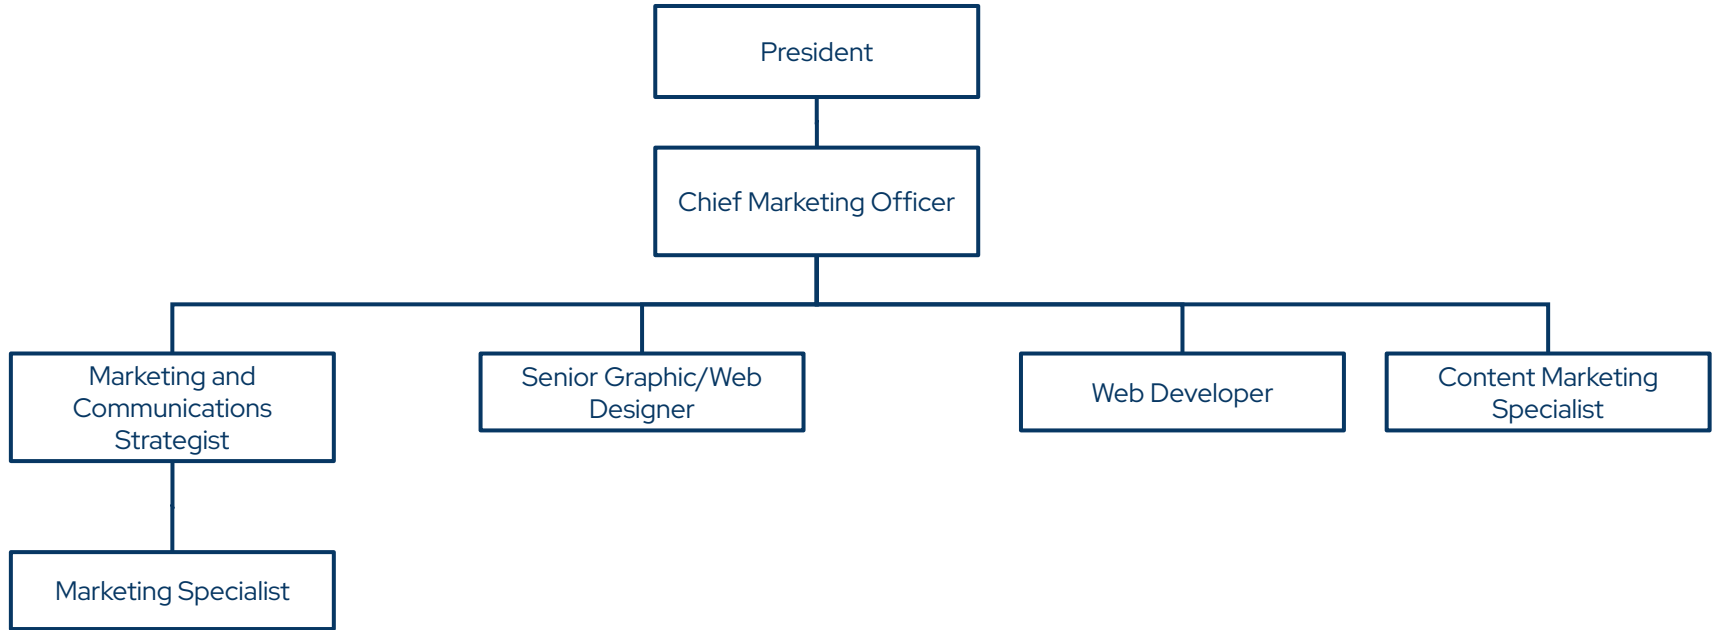

Director of
Housing/Res
Life

Student
Engagement
Coordinator

Undergrad
Success
Coaches

Director
of Grad
Advising and
Support

Res Life
Coordinator

Dean of Student Affairs (Res Life, Student
Engagement, Advising)

Dean of Student Affairs (Library)

Dean of Student Affairs (Arizona Serve and Career Services)

Vice President for Advancement and Alumni Relations

Chief Marketing Officer

Dean of Enrollment Management

Director of Undergraduate Admissions