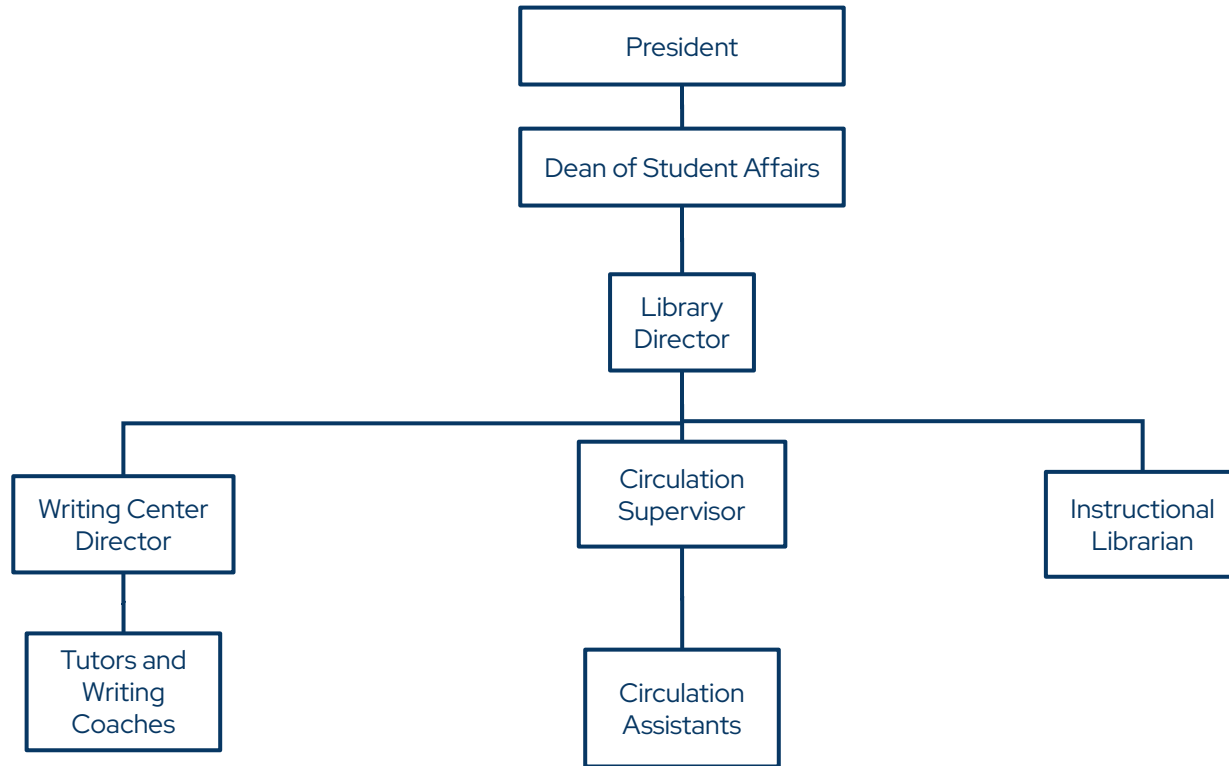

Dean of Academic Affairs/College

Dean of Academic Affairs/College
(Undergraduate Org)

Dean of Academic Affairs/College (Graduate Org)

Dean of Student Affairs (All Direct Reports)

President

Dean of Student Affairs

Director of
Housing/Res
Life

Student
Engagement
Coordinator

Undergrad
Success
Coaches

Director
of Grad
Advising and
Support

Res Life
Coordinator

Dean of Student Affairs (Res Life, Student
Engagement, Advising)

Dean of Student Affairs (Library)

Dean of Student Affairs (Arizona Serve and Career Services)

Vice President for Advancement and Alumni Relations

Chief Marketing Officer

Dean of Enrollment Management

Director of Undergraduate Admissions