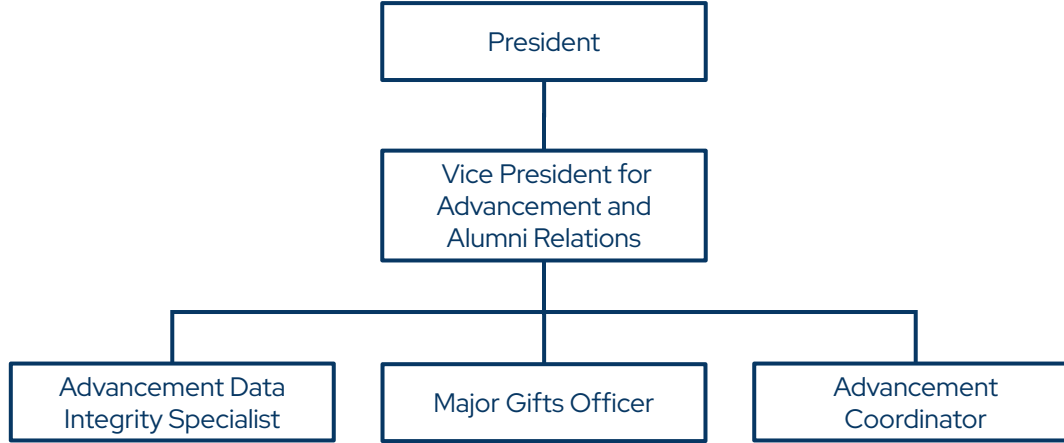

Director of
Housing/Res
Life

Student
Engagement
Coordinator

Undergrad
Success
Coaches

Director
of Grad
Advising and
Support

Res Life
Coordinator

Dean of Student Affairs (Res Life, Student
Engagement, Advising)

Dean of Student Affairs (Library)

Dean of Student Affairs (Arizona Serve and Career Services)

Vice President for Advancement and Alumni Relations

Chief Marketing Officer

Dean of Enrollment Management

Director of Undergraduate Admissions