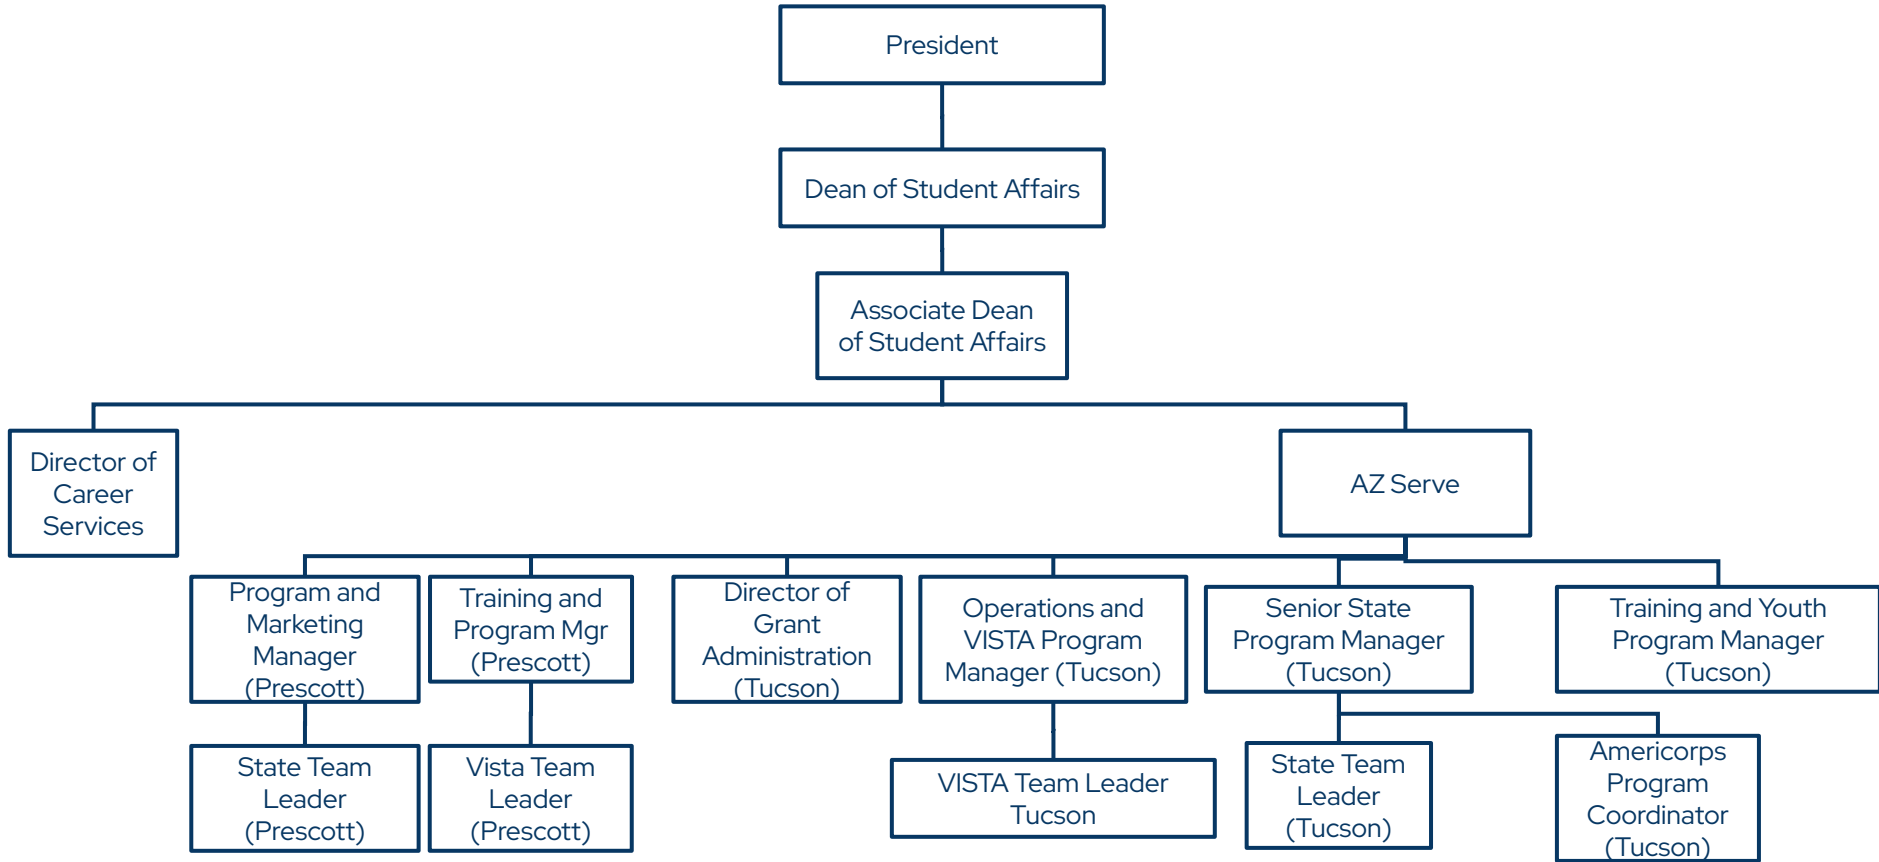

Director of
Housing/Res
Life

Student
Engagement
Coordinator

Undergrad
Success
Coaches

Director
of Grad
Advising and
Support

Res Life
Coordinator

Dean of Student Affairs (Res Life, Student
Engagement, Advising)

Dean of Student Affairs (Library)

Dean of Student Affairs (Arizona Serve and Career Services)

Vice President for Advancement and Alumni Relations

Chief Marketing Officer

Dean of Enrollment Management

Director of Undergraduate Admissions