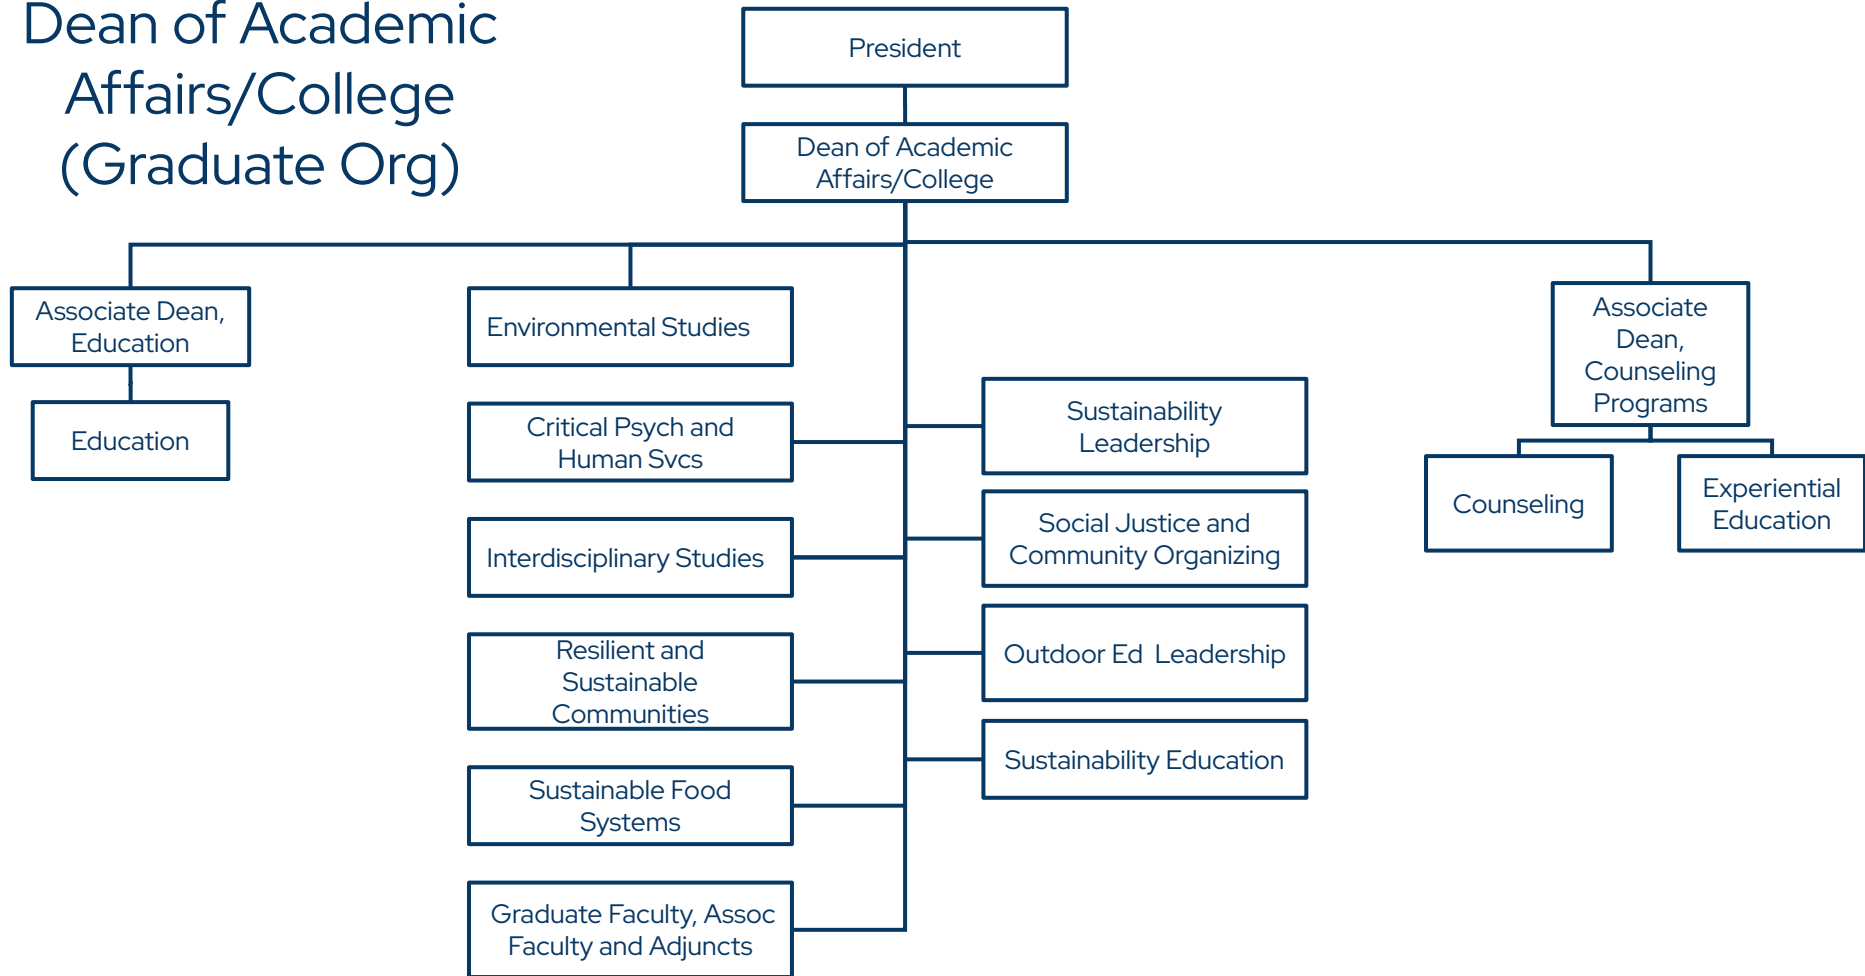

President's Organization

Vice President of Finance and Administration/Chief Operating Officer

Vice President of Finance and Administration/Chief Operating Officer (Facilities, Mailroom, and Cafe Org)

Vice President of Finance/Chief Operating Officer
(Deputy COO Org)

Dean of Academic Affairs/College

Dean of Academic Affairs/College
(Undergraduate Org)

Dean of Academic Affairs/College (Graduate Org)

Dean of Student Affairs (All Direct Reports)

President

Dean of Student Affairs

Dean of Student Affairs (Library)

Dean of Student Affairs (Arizona Serve and Career Services)

Vice President for Advancement and Alumni Relations

Chief Marketing Officer

Dean of Enrollment Management

Director of Undergraduate Admissions